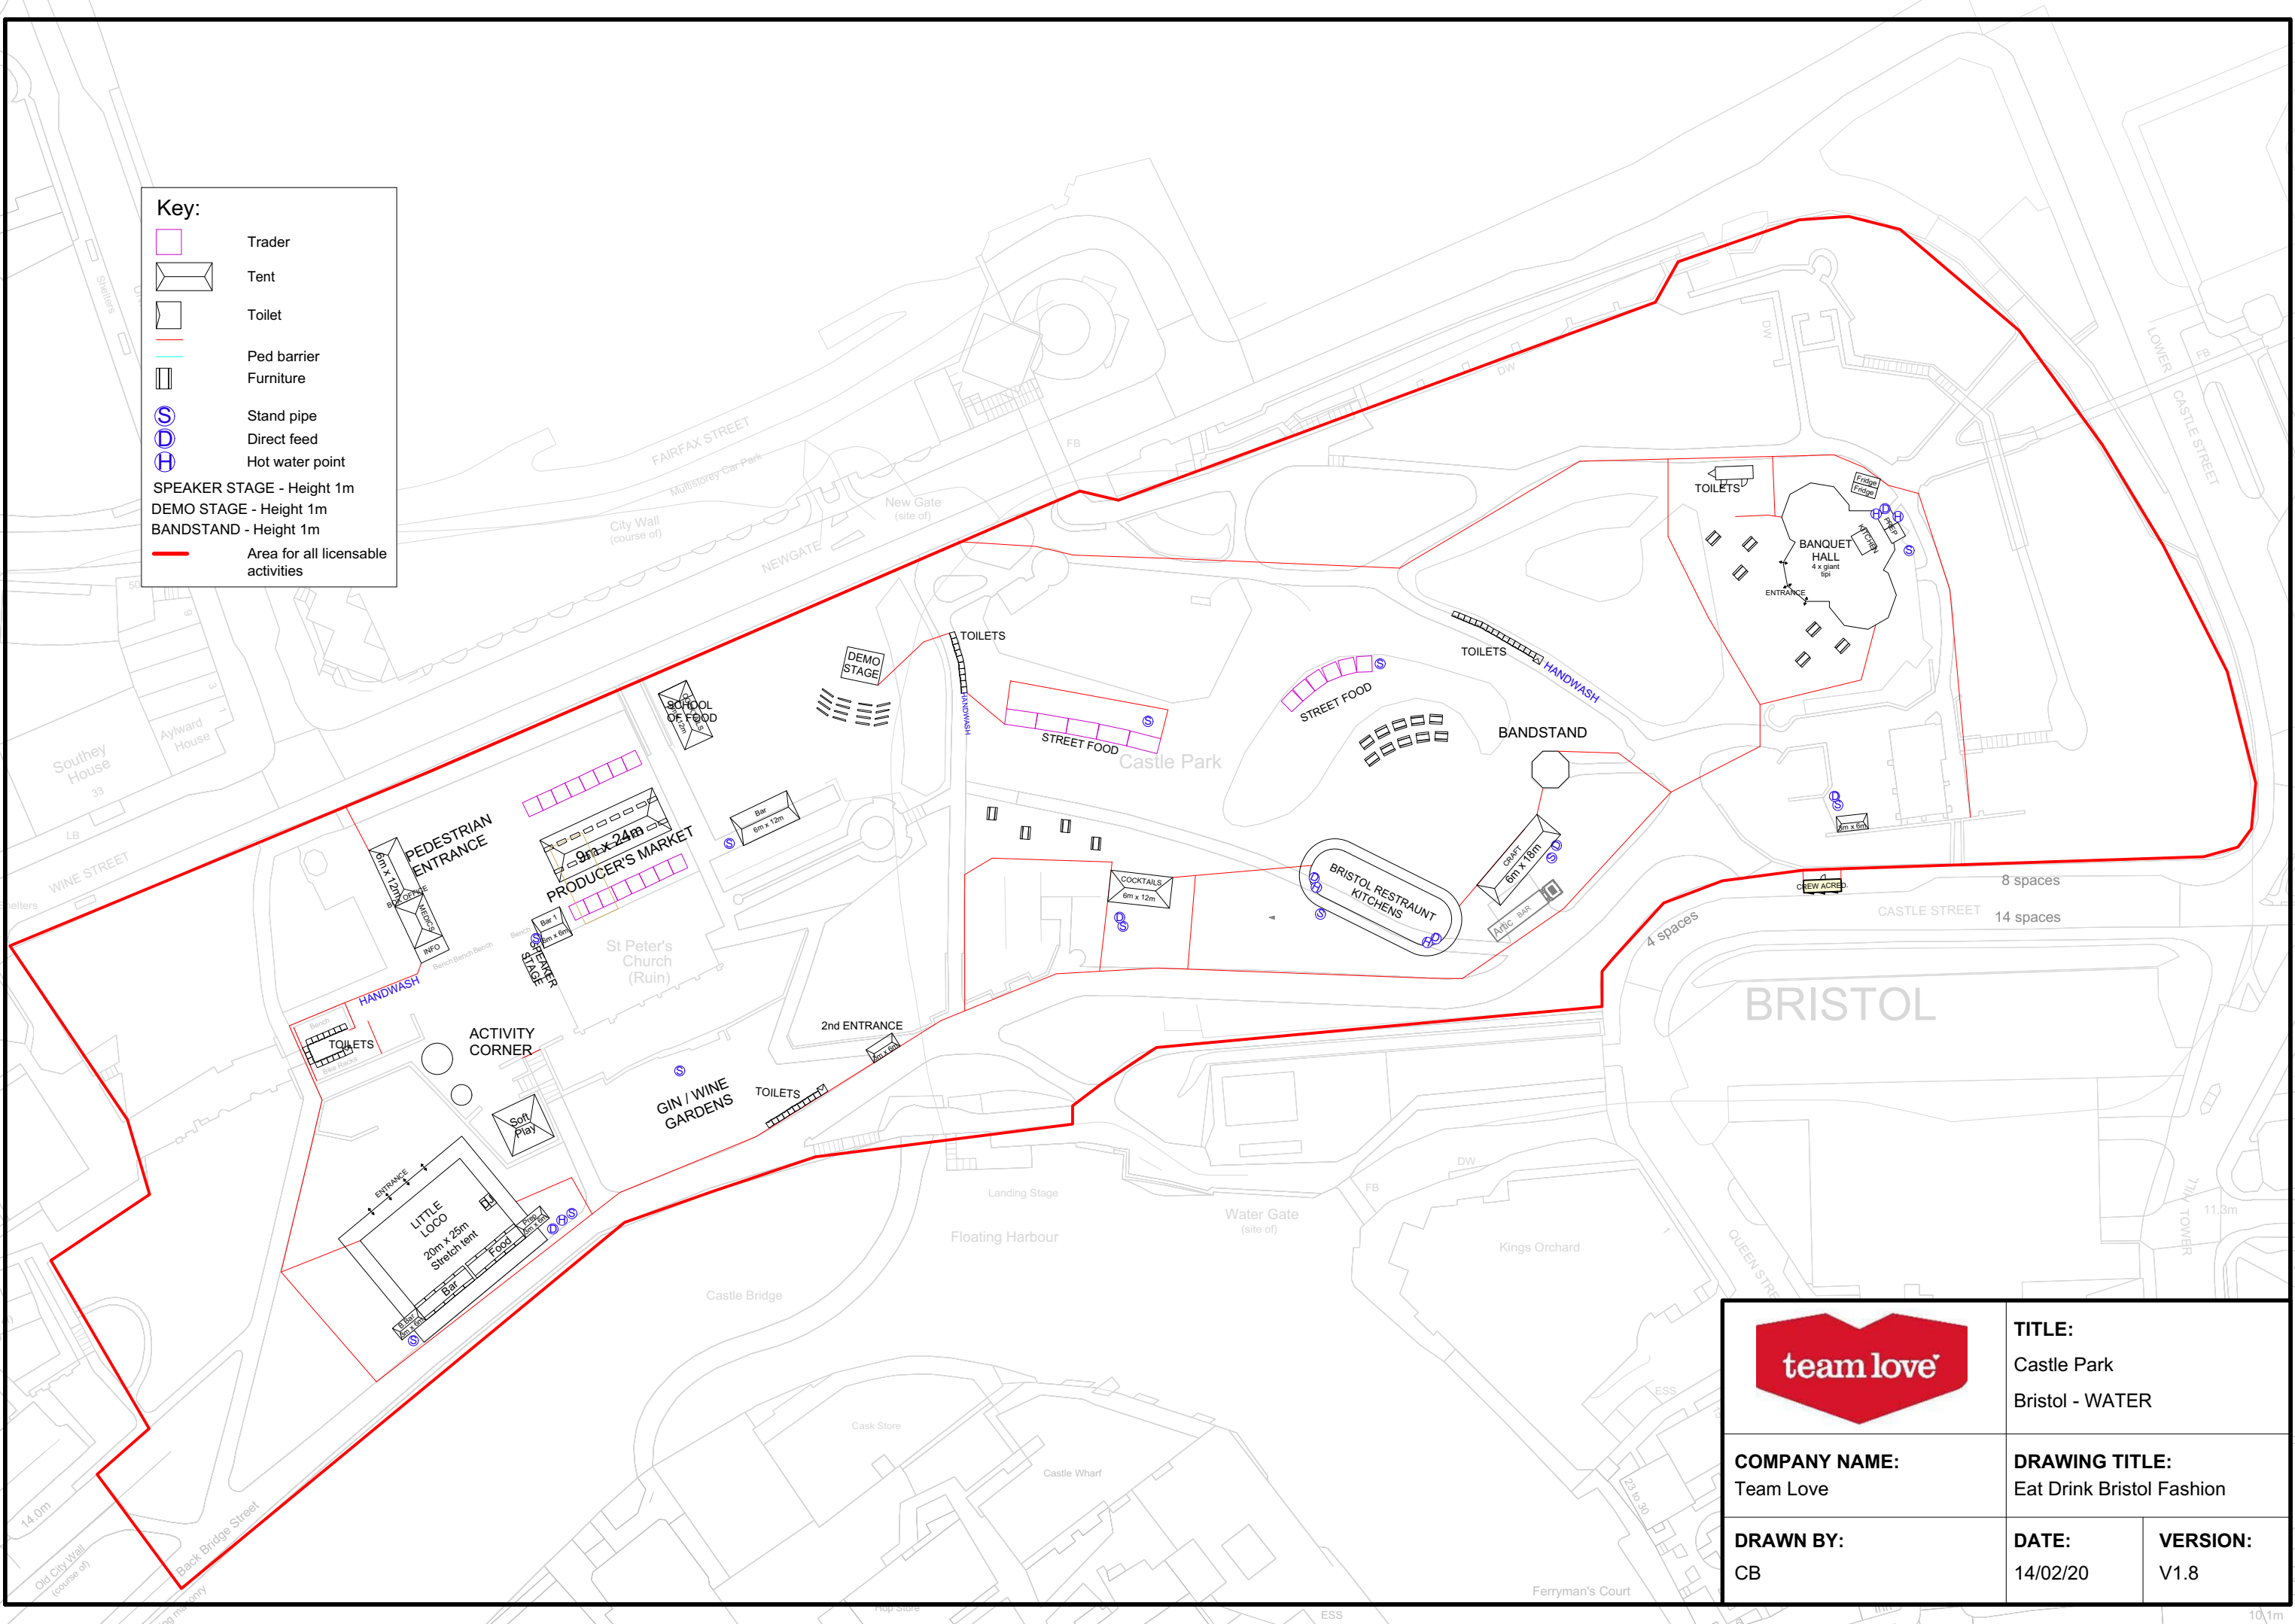

Key:

-  Trader
-  Tent
-  Toilet
-  Ped barrier
-  Furniture
-  Stand pipe
-  Direct feed
-  Hot water point
-  SPEAKER STAGE - Height 1m
-  DEMO STAGE - Height 1m
-  BANDSTAND - Height 1m
-  Area for all licensable activities

		TITLE: Castle Park Bristol - WATER	
COMPANY NAME: Team Love		DRAWING TITLE: Eat Drink Bristol Fashion	
DRAWN BY: CB	DATE: 14/02/20	VERSION: V1.8	